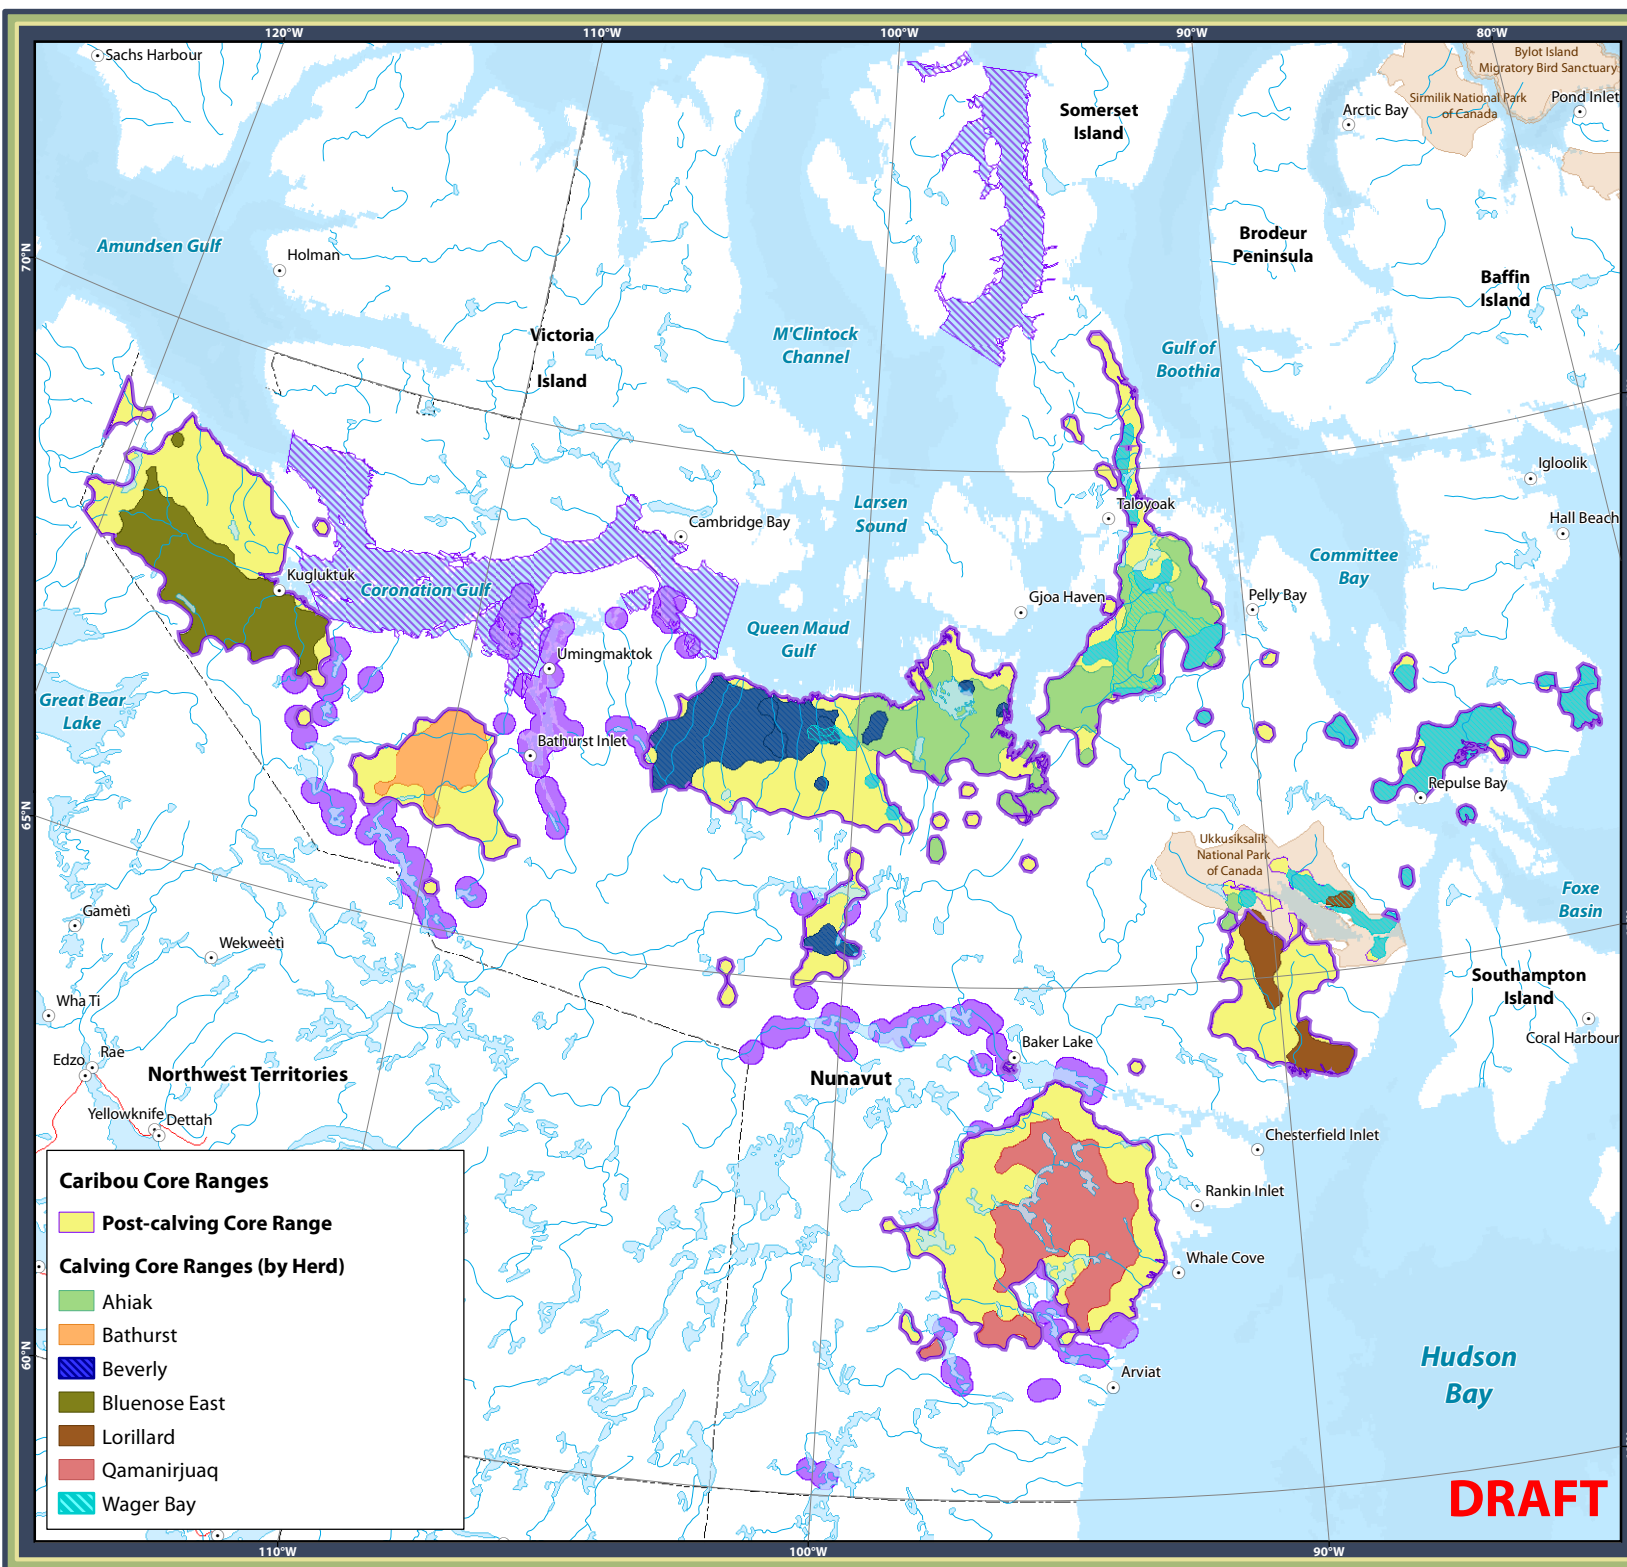

Figure
Caribou Calving and Post-calving Ranges in Nunavut

Legend

- Community
- Road
- ~ River/Stream
- ☪ Lake
- Established Parks (Land Use Plan does not apply)

NPC DNLUP Schedule A Land Use Designation

Valued Component Category and Designation Type

- Caribou Habitat Special Management Area Sea Ice Crossing
- Caribou Habitat Protected Area Freshwater Crossing
- Caribou Habitat Protected Area Calving/Post-Calving

Projection:
 Canada Lambert Conformal Conic

Data Sources:
 Nunavut Planning Commission, Government of Nunavut, Government of Northwest Territories, Natural Resources Canada, GeoBase®, National Topographic Database

December 21, 2016

Caribou Core Ranges

- Post-calving Core Range

Calving Core Ranges (by Herd)

- Ahiak
- Bathurst
- Beverly
- Bluenose East
- Lorillard
- Qamanirjuaq
- Wager Bay

DRAFT